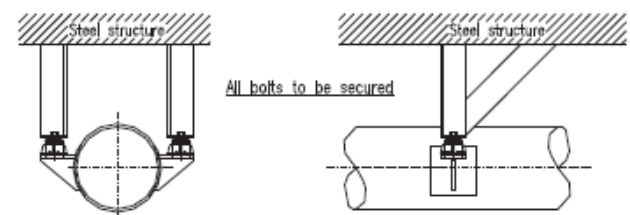

Pipeconnect

Flexible fix point supports

Mounting examples

Stock no. 12000

Horizontal pipe, example at 2 pcs.

Horizontal pipe, example at 3 pcs.

Horizontal pipe, example at 2 pcs.

Fix point support at top penetration

Fix point above turbo charger, example at 3 pcs.