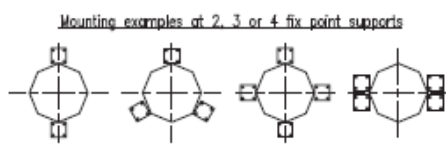

Pipeconnect

Flexible fix point supports

Mounting examples

Stock no. 12000

Horizontal pipe, example at 2 pcs.

Horizontal pipe, example at 3 pcs.

Horizontal pipe, example at 2 pcs.

Fix point support at top penetration

Fix point above turbo charger, example at 3 pcs.