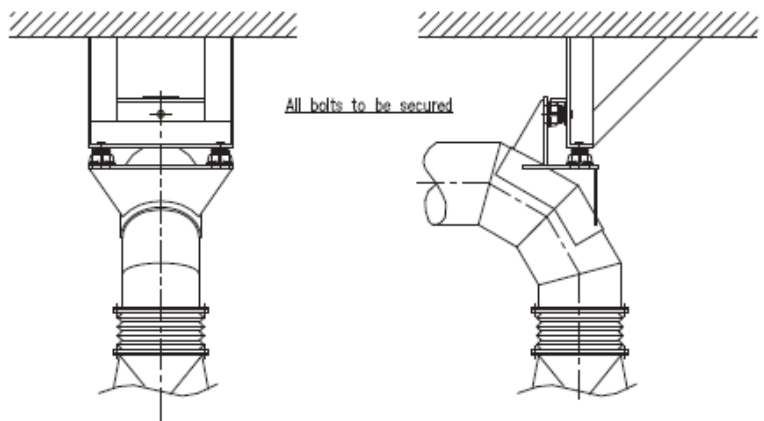

Pipeconnect

Flexible fix point supports

Mounting examples

Stock no. 12000

Horizontal pipe, example at 2 pcs.

Horizontal pipe, example at 3 pcs.

Horizontal pipe, example at 2 pcs.

Fix point support at top penetration

Fix point above turbo charger, example at 3 pcs.