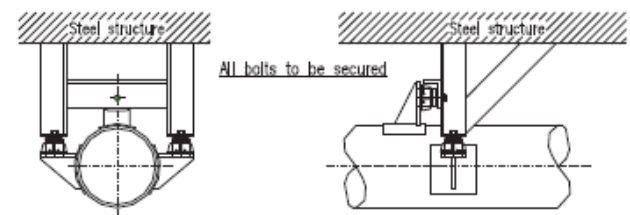

Pipeconnect

Flexible fix point supports

Mounting examples

Stock no. 12000

Horizontal pipe, example at 2 pcs.

Horizontal pipe, example at 3 pcs.

Horizontal pipe, example at 2 pcs.

Fix point support at top penetration

Fix point above turbo charger, example at 3 pcs.