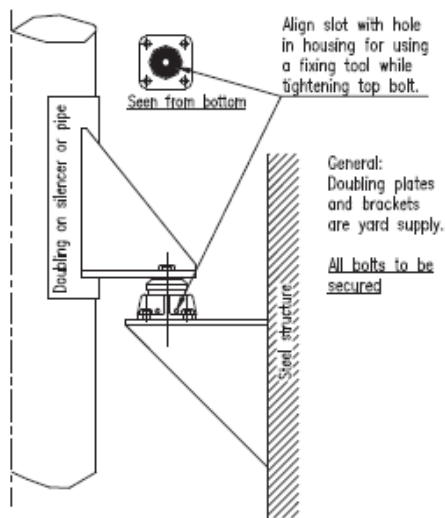

Pipeconnect

Flexible fix point supports

Mounting examples

Stock no. 12000

Horizontal pipe, example at 2 pcs.

Horizontal pipe, example at 3 pcs.

Horizontal pipe, example at 2 pcs.

Fix point support at top penetration

Fix point above turbo charger, example at 3 pcs.