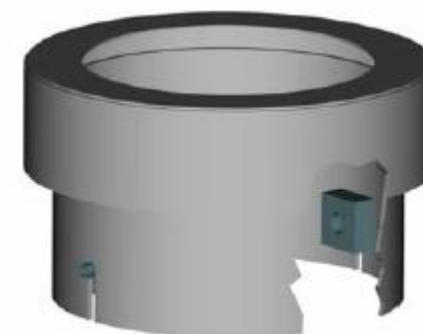

Rain cap

Dimensions

Stock no. 98351

Description:

This page is for dimensional information if you want to produce the rain cap yourself and Pipeconnect delivers the flexible elements.

Complete rain cap:
See 98360

ND	ød Outer pipe [mm]	øD1 Inner dia [mm]	a [mm]	Flexible elements	
				94010-02-0019 Quantity	94010-02-0025 Quantity
80	88,9	124	7	3	
100	114,3	148	7	3	
125	139,7	174	7	4	
150	168,3	202	7	6	
200	219,1	265	9		6
250	273,0	319	9		6
300	323,9	370	9		8
350	355,6	402	9		8
400	406,4	452	9		8
450	457,0	503	9		10
500	508,0	554	9		10
550	559,0	605	9		10

ND	ød Outer pipe [mm]	øD1 Inner dia [mm]	a [mm]	Flexible elements	
				94010-02-0019 Quantity	94010-02-0025 Quantity
600	610,0	656	9		12
650	660,0	706	9		12
700	711,0	757	9		12
750	762,0	808	9		12
800	813,0	859	9		14
850	864,0	910	9		14
900	914,0	960	9		14
950	964,0	1010	9		16
1000	1016,0	1062	9		16
1050	1070,0	1116	9		18
1100	1120,0	1166	9		18
1150	1170,0	1216	9		20
1200	1220,0	1266	9		20