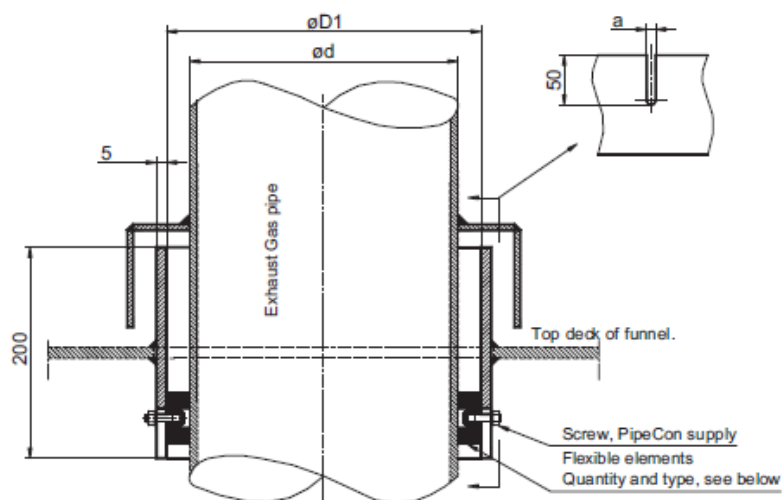

Rain cap

Dimensions

Stock no. 98351

Description:

This page is for dimensional information if you want to produce the rain cap yourself and Pipeconnect delivers the flexible elements.

Complete rain cap:
See 98360

ND	ød Outer pipe [mm]	øD1 Inner dia [mm]	a [mm]	Flexible elements	
				94010-02-0019 Quantity	94010-02-0025 Quantity
80	88,9	124	7	3	
100	114,3	148	7	3	
125	139,7	174	7	4	
150	168,3	202	7	6	
200	219,1	265	9		6
250	273,0	319	9		6
300	323,9	370	9		8
350	355,6	402	9		8
400	406,4	452	9		8
450	457,0	503	9		10
500	508,0	554	9		10
550	559,0	605	9		10

ND	ød Outer pipe [mm]	øD1 Inner dia [mm]	a [mm]	Flexible elements	
				94010-02-0019 Quantity	94010-02-0025 Quantity
600	610,0	656	9		12
650	660,0	706	9		12
700	711,0	757	9		12
750	762,0	808	9		12
800	813,0	859	9		14
850	864,0	910	9		14
900	914,0	960	9		14
950	964,0	1010	9		16
1000	1016,0	1062	9		16
1050	1070,0	1116	9		18
1100	1120,0	1166	9		18
1150	1170,0	1216	9		20
1200	1220,0	1266	9		20